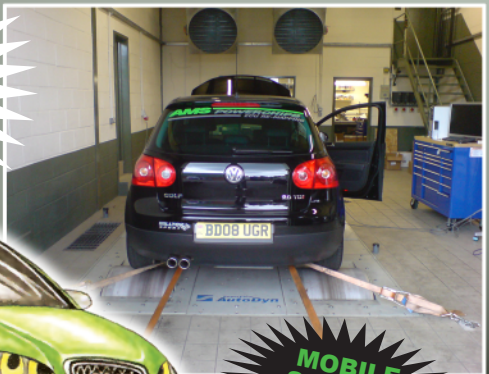

**UP TO
35%
MORE
POWER!**

AMS

Professional
Garage Services
and MOT Centre
Stand Lane
Radcliffe M26 1JU

In Conjunction with

InCarMagic

We can change the software in your engine's on board computer to give you real gains in **BHP, TORQUE** and **MPG**.

IT WILL TRANSFORM YOUR CAR!

STANDARD RE-MAPPING

- Realistic **POWER** Gains Up to 35%
- Realistic **TORQUE** Gains Up to 45%
- Noticeable Improvement in **MPG**
- Better Throttle Response
- Smoother Drive

ECONOMY RE-MAPPING

- Up To 20% Improvement in **MPG**
- Up To 20% Improvement in **BHP**
- Up To 30% Improvement in **TORQUE**
- Better Throttle Response
- Smoother Drive

What could you achieve?

**NORMALLY
ASPIRATED
From £235
TURBO DIESEL,
TURBO PETROL &
SUPERCHARGED
From £275**